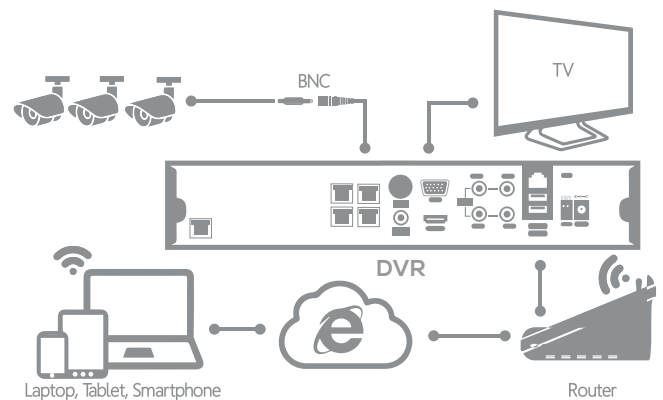

AUDIO

Audio Input	4 Channel RCA
Audio Output	1 Channel RCA

RECORDING

Record Quality	Up to 1080N DVR mode, up to 1080P NVR mode
Video Compression	H.264 (High Profile)
Record Mode	Manual / Schedule / Motion / Alarms

PLAYBACK

Simultaneously Playback	1/2/4 Channels
Backup Mode	USB Device, Web Browser, Mobile App
Playback Quality	Up to 1080P (1920 x 1080)

STORAGE

HDD Port	1 SATA Port
HDD Capacity	Up to 4TB

EXTERNAL PORTS

USB Port	2 Ports, USB 2.0
RS485	1 Port for PTZ Control
Ethernet	1 RJ-45 Port (10/100Mbps)

GENERAL

Power Supply	DC 12V/3A
Video System	NTSC/PAL Switch Selectable
Remote Access	Cloud System For Remote Access, NO Port Mapping
Compatibility For	iOS, Android
Compatible Video Format	AHD/TVI/CVI/CBVS

MODEL: LX4CNR

LOGAN LIVE
FREE APP
Remote View