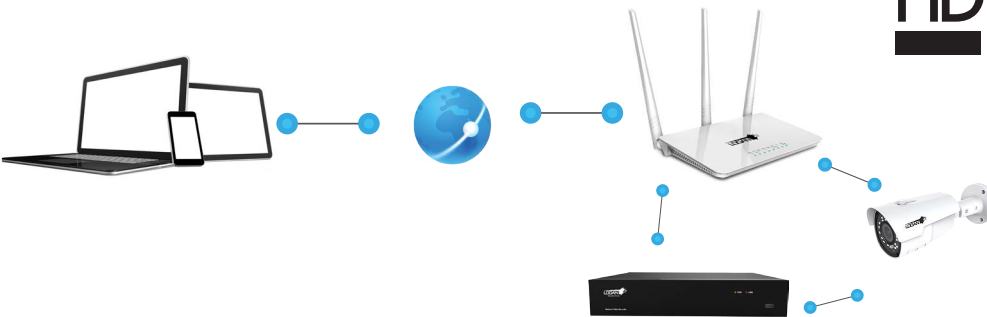

MODEL: LP2WHCS

POE

1/2.9" CMOS

Motion Detection

Night Vision

Notification Alarm

No Monthly Fees

HD High Quality HD Wireless IP Camera
Ideal suited for small business, factories and home. You can watch rooms, babies pets, elders with sharp HD video and clear voice sound.