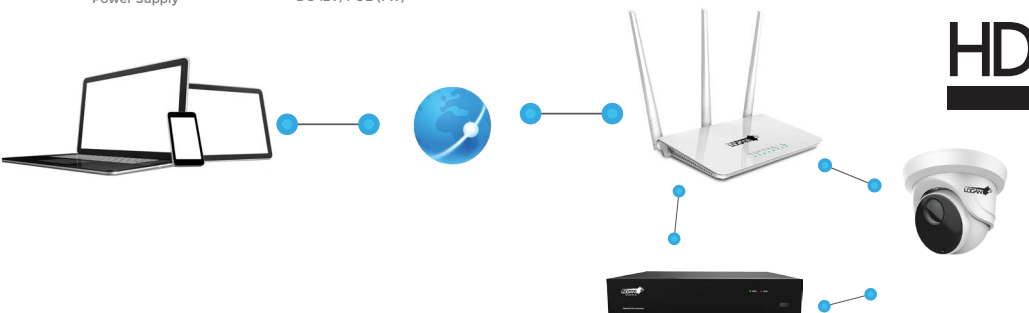

MODEL: LP2WACS

HD

High Quality HD Wireless IP Camera

Ideal suited for small business, factories and home. You can watch rooms, babies, pets, elders with sharp HD video and clear voice sound.