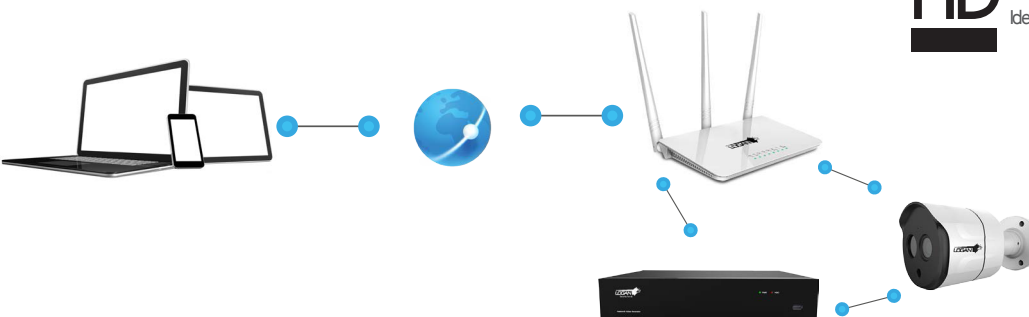

HD

High Quality HD Wireless IP Camera

Ideal suited for small business, factories and home. You can watch rooms, babies pets, elders with sharp HD video and clear voice sound.