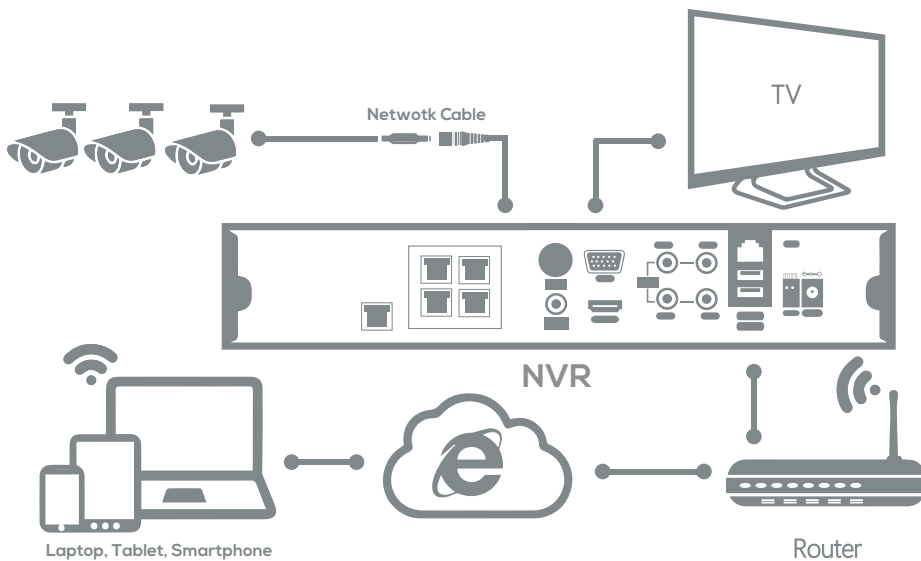

4K Resolution 8CH PoE NVR

Specifications	
Video/Audio input	
Video compression	H.265/H.265+/H.264/H.264+/MPEG4
IP video input	8-ch
Incoming Bandwidth	80 Mbps
Outgoing Bandwidth	160 Mbps
Video/Audio output	
HDMI/VGA output	HDMI: 1-ch, Up to 4K (3840 × 2160) VGA: 1-ch, Up to 1920 × 1080/60Hz
Audio output	1-ch, RCA (Linear, 1 KΩ)
Decoding	
Recording resolution	8MP/6MP/5MP/4MP/3MP/1080p/U XGA/720p/VGA/4CIF/DCIF /2CIF /CIF/QCIF
Synchronous playback	8-ch
Capability	2-ch @8 MP(25fps) / 4-ch @4MP(30fps) / 8-ch @1080p(30fps)
Network management	
Network protocols	TCP/IP, DHCP, Hik-Connect, DNS, DDNS, NTP, SADP, SMTP, NFS, iSCSI, UPnP™, HTTPS
Hard disk	
SATA	2 SATA interfaces
Capacity	Up to 6TB capacity for each HDD
External interface	
Two-way audio input	1-ch, RCA (2.0 Vp-p, 1kΩ)
Network interface	1 RJ-45 10/100/1000 Mbps self-adaptive Ethernet interface
USB interface	Front panel: 1 × USB 2.0; Rear panel: 1 × USB 3.0
Power Consumption	≤ 15 W (without enabling PoE)
Dimension (W x D xH)	385 × 315× 52 mm (15.2" × 12.4" × 2.0")

MODEL:LN8GNH

Motion Detection

Notification Alarm

Remote View

High Resolution

No Monthly Fees

LOGAN CONNECT
FREE APP
Remote View