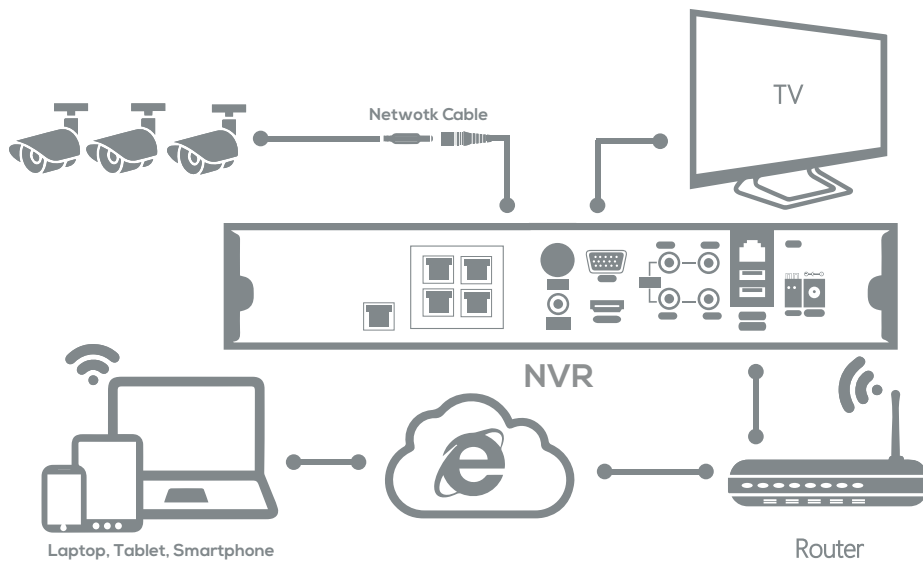

MODEL:LN6GNH

Motion Detection

Notification Alarm

Remote View

High Resolution

No Monthly Fees

LOGAN CONNECT
FREE APP
Remote View