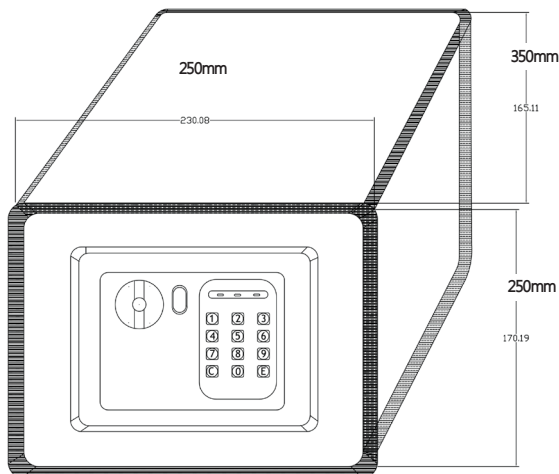

MEDIUM SIZE DIGITAL SAFE BOX

Digital Safe Box

TECHNICAL SPECIFICATIONS

Exterior Dimension	25x35x25 (cm) / 250x350,5x250 (pulg)
Safe's Steel Thickness	Body (1cm / 0,4") Door (3cm / 1,2")
Net Weight	7,5Kg / 16,5 pounds
Gross Weight	7,8Kg / 17,5 pounds
Batteries	4 x 1,5V Type AA (Included)
Warning System	Support

WHAT'S IN THE BOX

- 1 Digital Safe Box
- 2 Set of Keys

MODEL: L-EB02

FIREPROOF

DAY AND NIGHT

SAFEGUARD
OF VALUES

ANTIVANDALIC