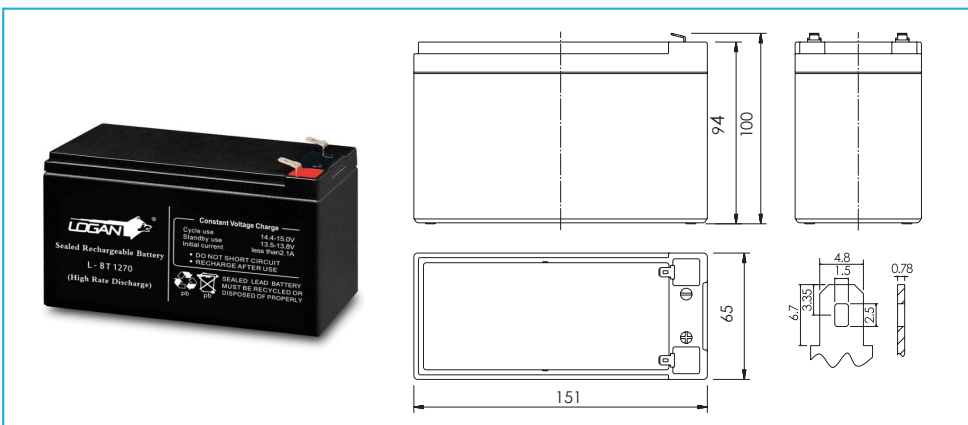

12 Volts Battery

BATTERY SPECIFICATIONS
GENERAL

Nominal Voltage	12V
Rated Capacity (20hour rate)	7Ah

DIMENSIONS

Total Height (with terminals)	3,94 inches (100mm)
Height	3,70 inches (94mm)
Lenght	5,94 inches (151mm)
Width	2,56 inches (65mm)
Weight	4,84 pound (2kg)

CHARACTERISTICS
Capacity at 77 °F (25°C)

Hour rate	Rated Capacity
20hrs (0,35A)	7,0 Ah
10hrs (0,65A)	6,5 Ah
5hrs (1,12A)	5,6 Ah
1hrs (4,20A)	4,2 Ah
15min (12,3A)	3,1 Ah

Capacity affected by Temperature (Hour rate 20hrs)

104°F (40°C)	102%
77°F (25°C)	100%
32°F (0°C)	85%
5°F (-15°C)	65%

Self Discharge 77°F (25°C)

Capacity after 3 months storage	91%
Capacity after 6 months storage	81%
Capacity after 12 months storage	60%
Max Discharge Current	105 A (5S)

MODEL: L-BT1270

Constant voltage charge characteristic